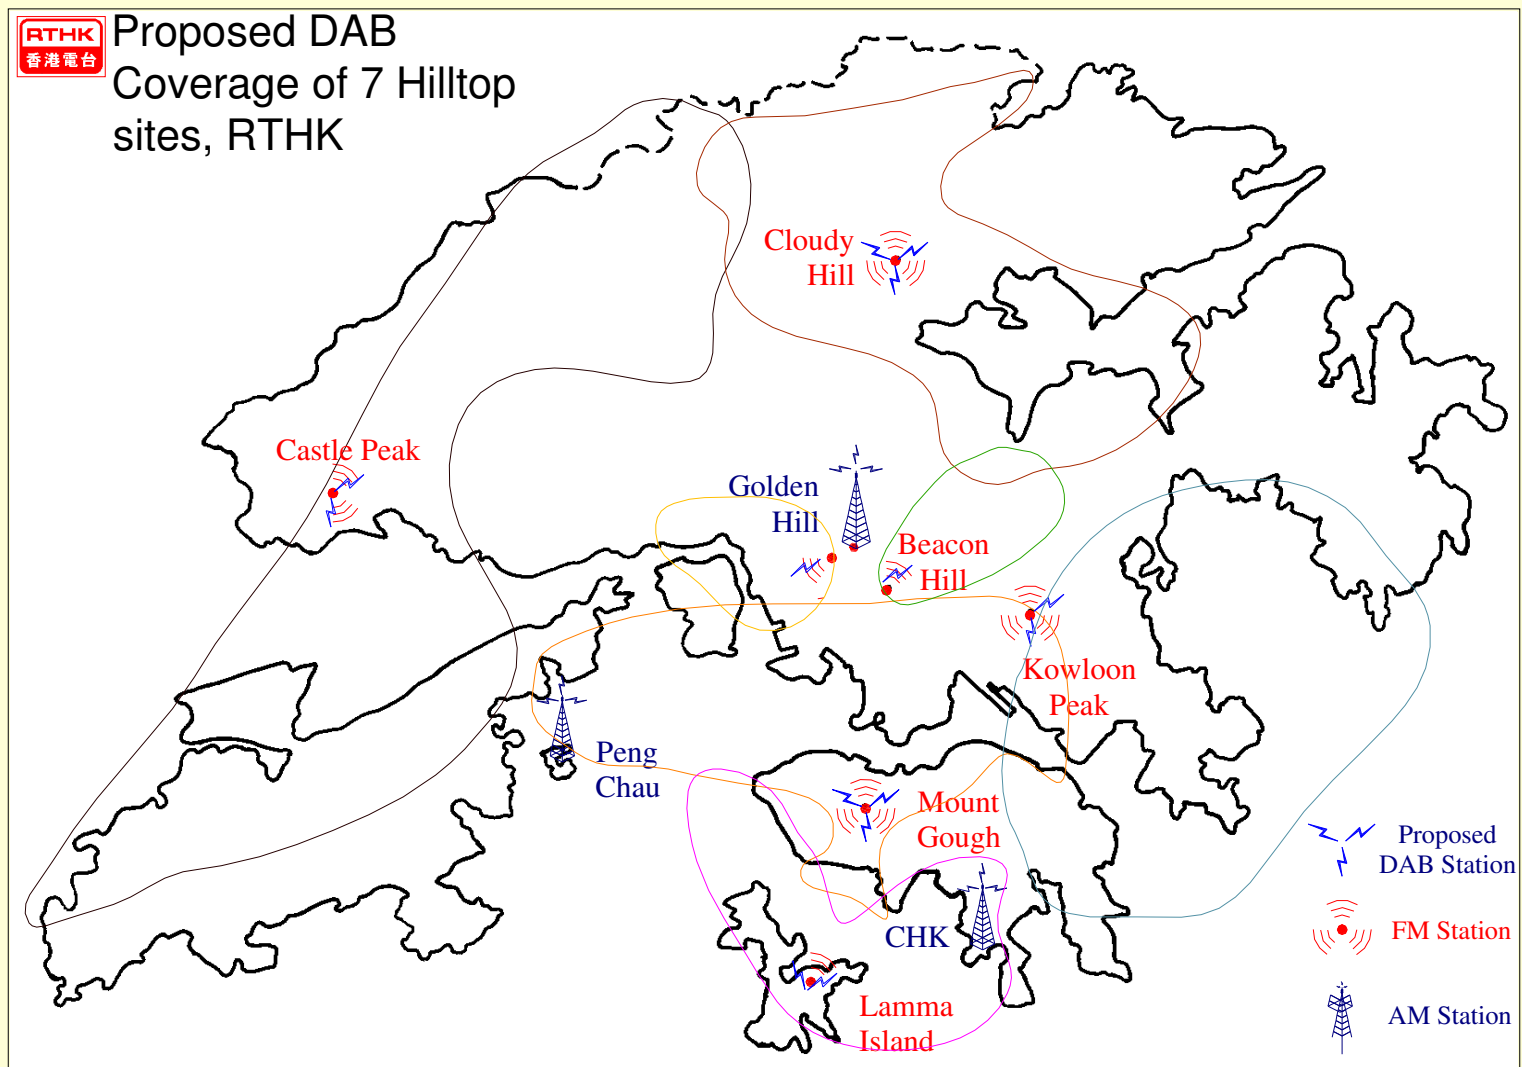

Radio Transmitters

Radio Audience Reach (2010 – 11 estimate)

Channel	Audience reach - past 7 days, million	%
R1	1.957	30
R2	1.828	28
R3	0.198	3
R4	0.254	4
R5	0.422	6
R6 - BBC	0.088	1
R7 - PTC	0.276	4