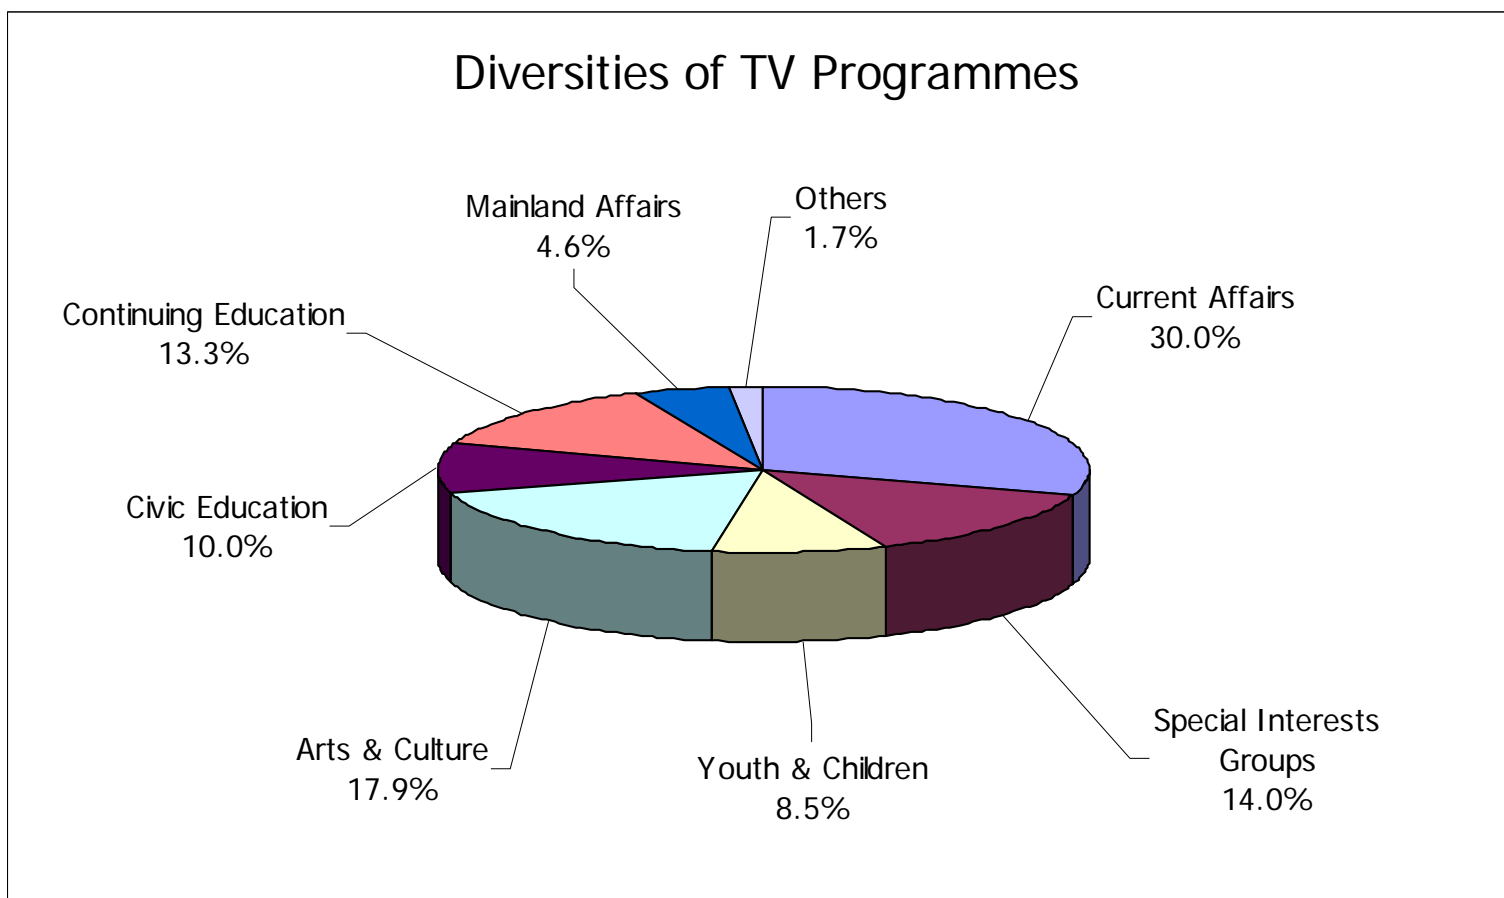

RTHK – Television Service