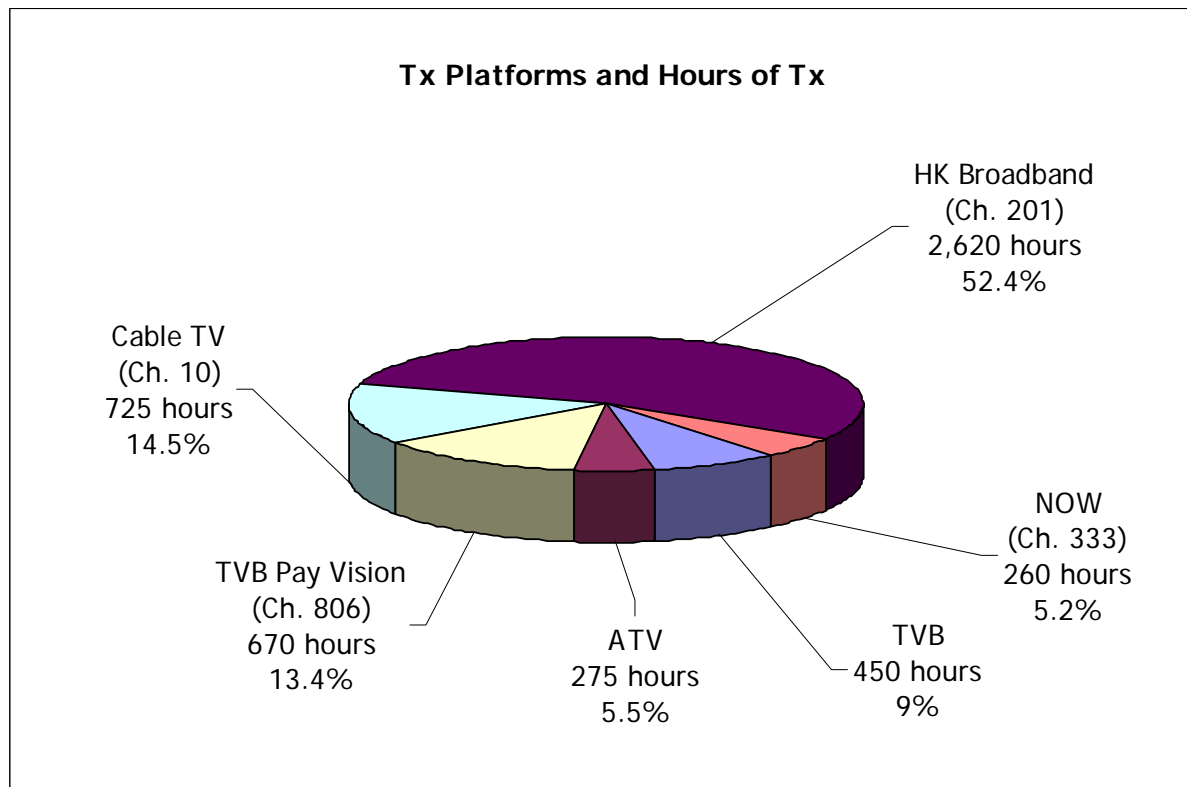

RTHK – Television Service

**Total hours transmitted – 5,000 hours
(2010/2011 estimate)**