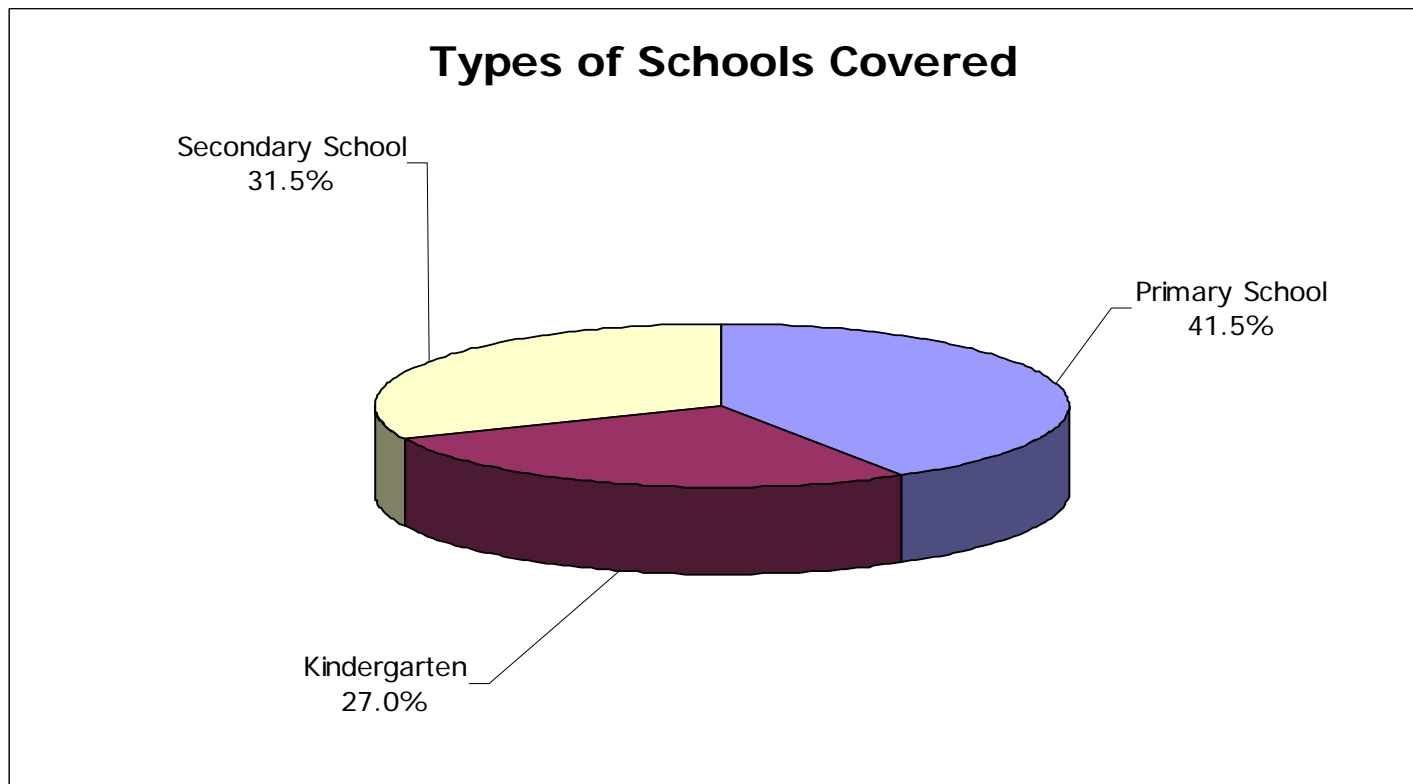

RTHK – Television Service

- Total no. of schools reached: 1,110 schools